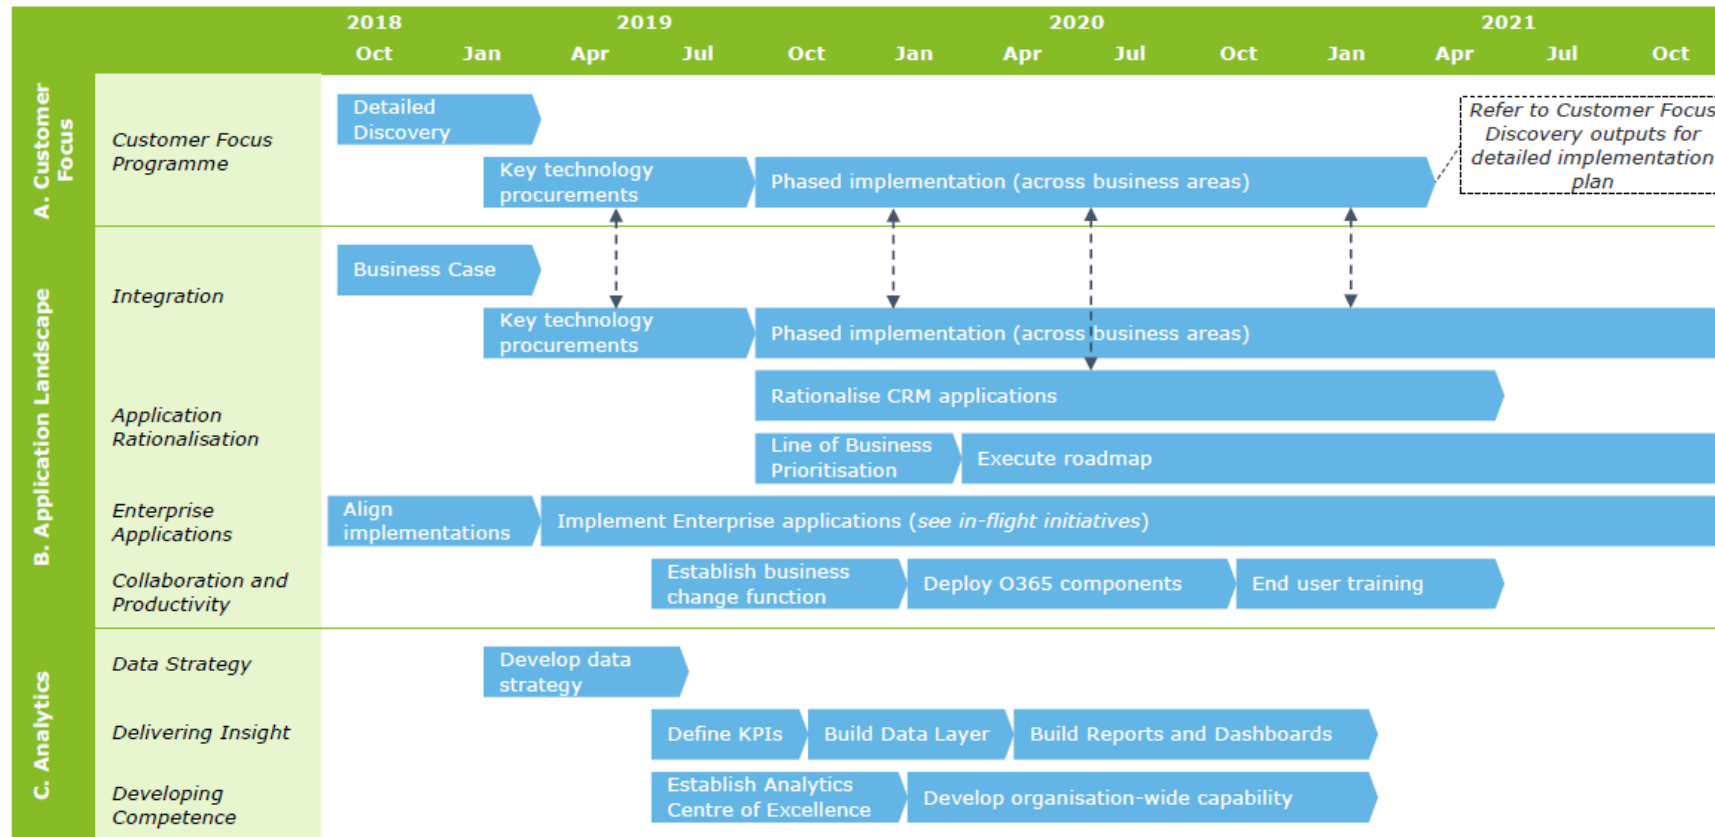

## Appendix 2 – ICT Strategy Roadmap

An indicative plan to deliver the key initiatives identified within the strategic themes in the “*Application Landscape*” category

## ICT Strategy Roadmap (2)

An indicative plan to deliver the key initiatives identified within the strategic themes in the “*Internal Capability*” and “*Leading Innovation*” categories